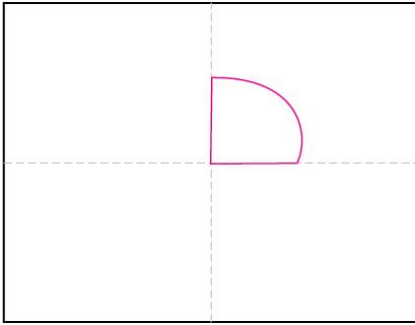

1. Draw a quarter circle

4. Draw a curly tail

7. Draw a branch & leaves below

2. Draw a simple body behind

5. Add an eye and curly tongue

8. Add a sun in the background

3. Draw 2 legs

6. Add stripes to body and tail

9. Trace with a black marker and color

How to Draw a Chameleon